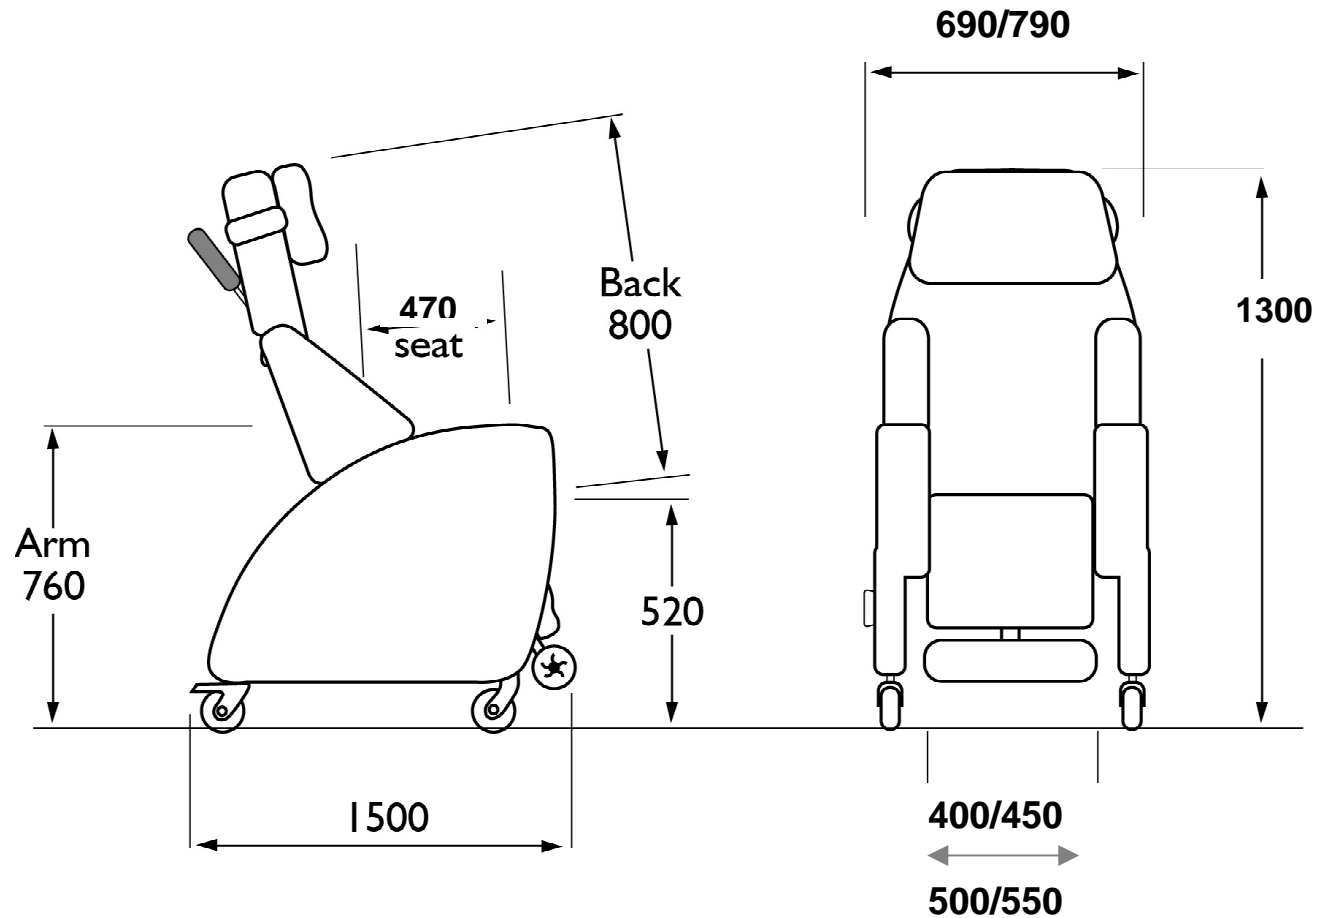

# Ultima

Range	Seat Width	Overall Width
Ultima 550	550mm	790mm
Ultima 500	500mm	790mm
Ultima 450	450mm	690mm
Ultima 400	400mm	690mm

Dimensions in mm

**Not:** Large Wheel Ultima has 315mm diameter rear wheels; chair is raised an extra 30mm from ground and are 40mm wider than the standard frame